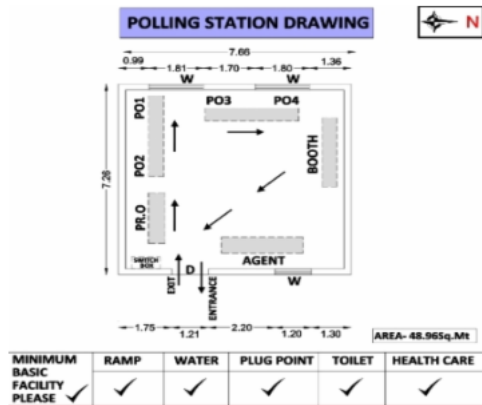

Nazri Naksha

Google Map View

Polling Station Building Front View

Polling Station Front View

Cad View

Key MAP View