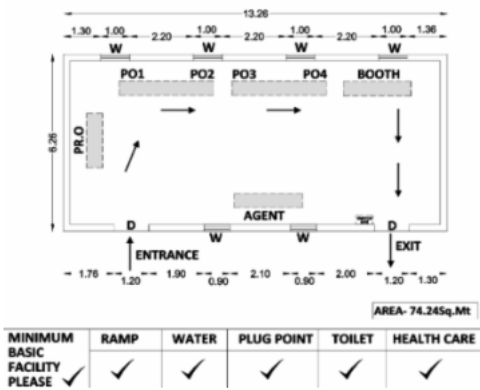

Nazri Naksha

Google Map View

Polling Station Building Front View

Polling Station Front View

Cad View

Key MAP View