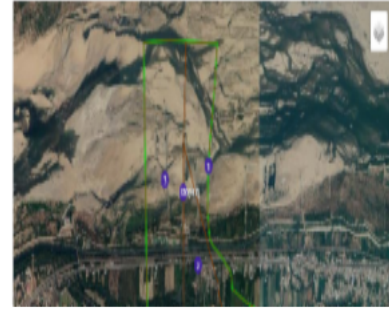

Nazri Naksha

Google Map View