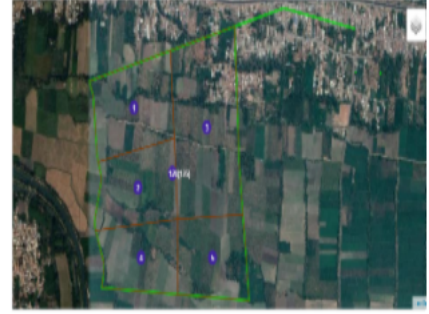

Nazri Naksha

Google Map View