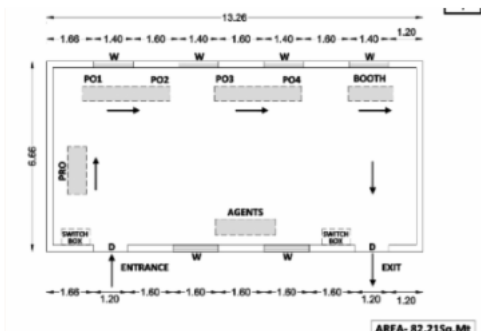

Cad View

Key MAP View

MINIMUM BASIC FACILITY PLEASE	RAMP	WATER	PLUG POINT	TOILET	HEALTH CARE
✓	✓	✓	✓	✓	✓