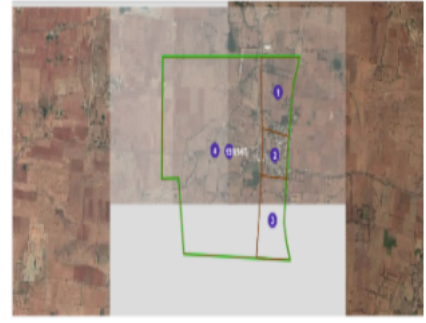

Nazri Naksha

Google Map View