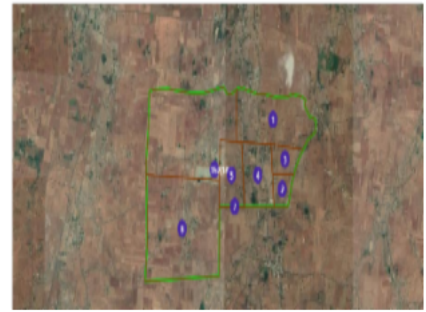

Nazri Naksha

Google Map View