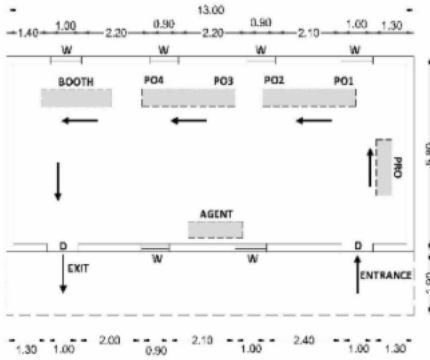

Nazri Naksha

Google Map View

Polling Station Building Front View

Polling Station Front View

Cad View

Key MAP View