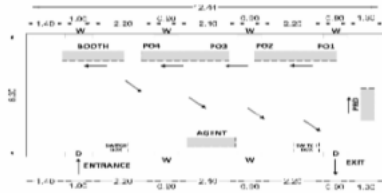

Nazri Naksha

Google Map View

Polling Station Building Front View

Polling Station Front View

Cad View

Key MAP View