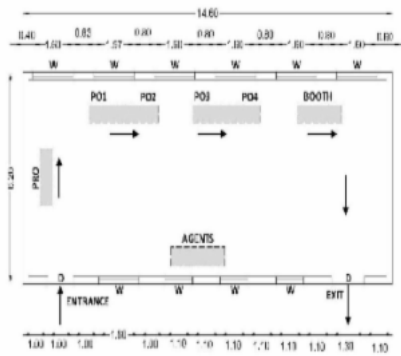

Nazri Naksha

Google Map View

Polling Station Building Front View

Polling Station Front View

Cad View

Key MAP View