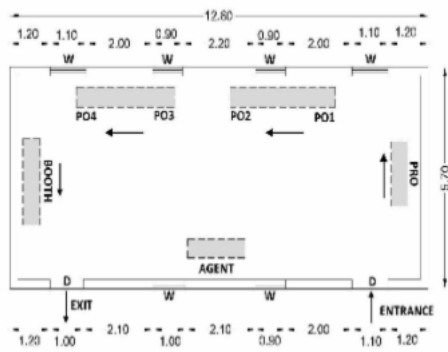

Nazri Naksha

Google Map View

Polling Station Building Front View

Polling Station Front View

Cad View

Key MAP View