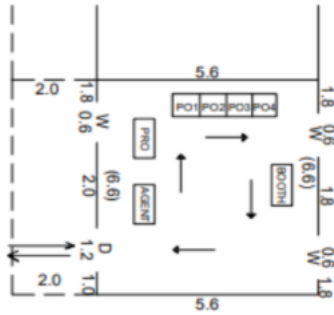

Nazri Naksha

Google Map View

Polling Station Building Front View

Polling Station Front View

Cad View

Key MAP View