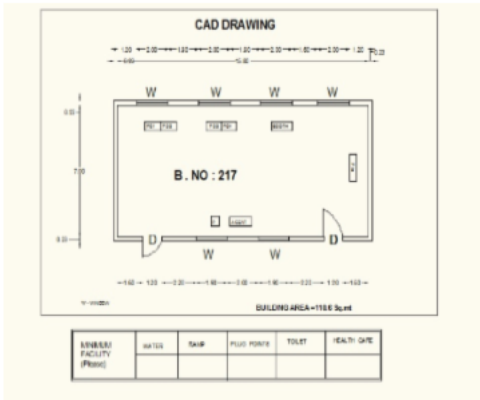

Nazri Naksha

Google Map View

Polling Station Building Front View

Polling Station Front View

Cad View

Key MAP View