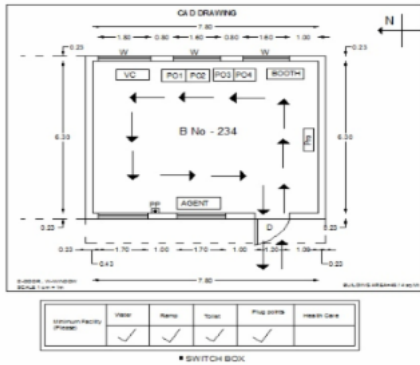

Nazri Naksha

Google Map View

Polling Station Building Front View

Polling Station Front View

Cad View

Key MAP View