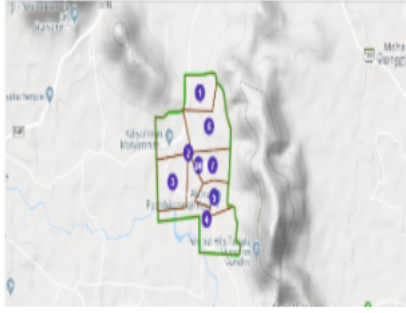

Nazri Naksha

Google Map View