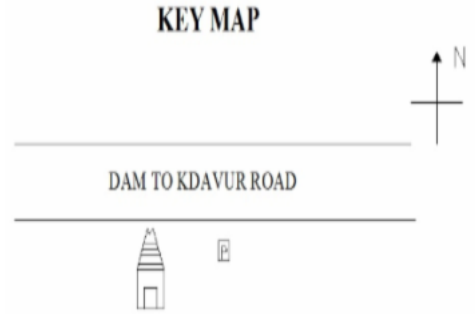

Cad View

Key MAP View

Sanitation Facility (Plastic)	Water	Ramp	Toilet	Plug points	Health Care	WATCH BOX
	✓	✓	✓	✓