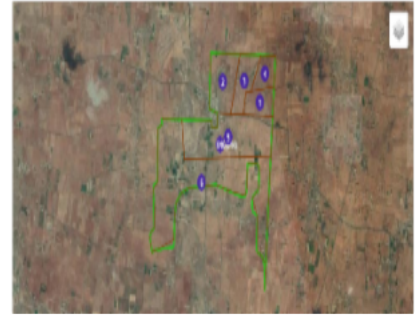

Nazri Naksha

Google Map View