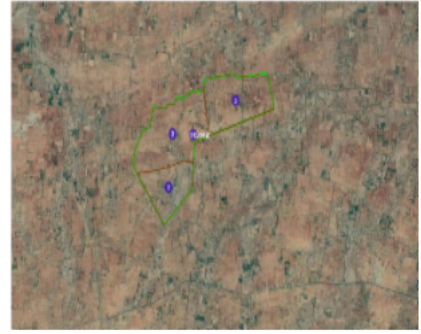

Nazri Naksha

Google Map View