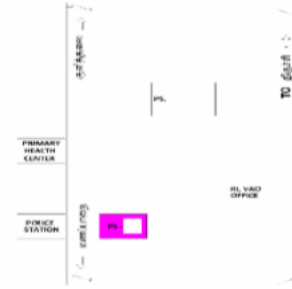

Nazri Naksha

Google Map View