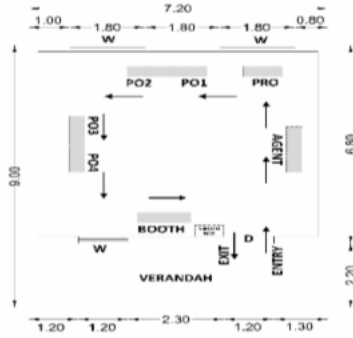

Nazri Naksha

Google Map View