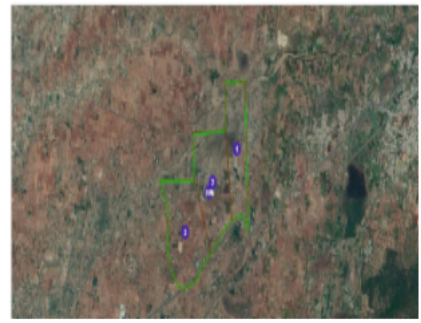

Nazri Naksha

Google Map View