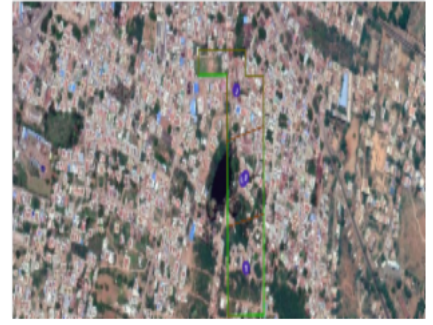

Nazri Naksha

Google Map View