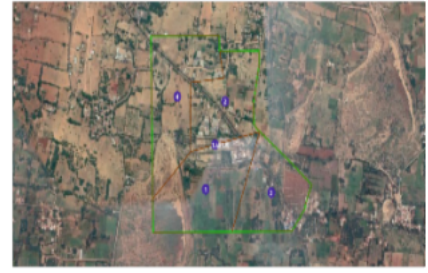

Nazri Naksha

Google Map View