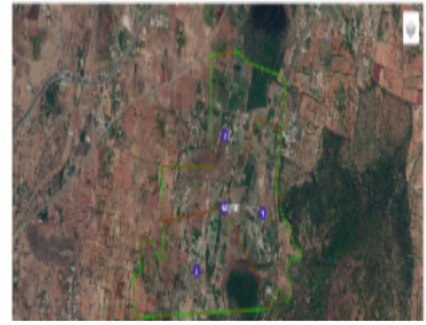

Nazri Naksha

Google Map View