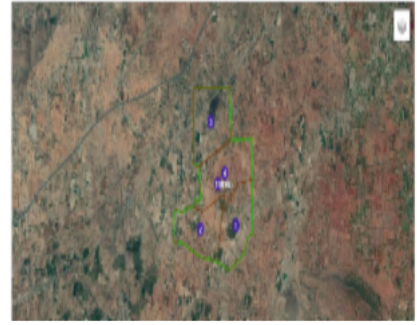

Nazri Naksha

Google Map View