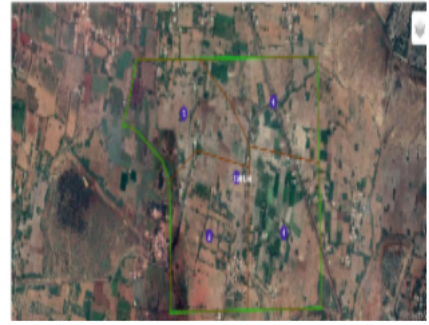

Nazri Naksha

Google Map View