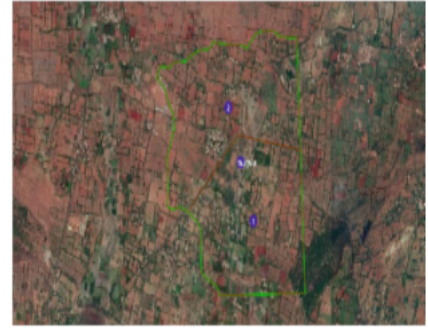

Nazri Naksha

Google Map View