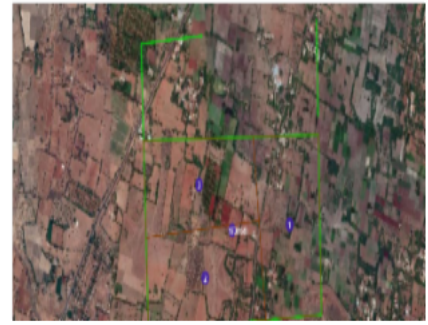

Nazri Naksha

Google Map View