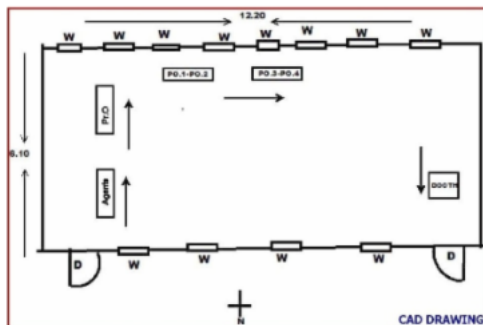

Cad View

Key MAP View

Minimum Basic Facility (Please)	Water	Ramp	Plug Points	Toilet	Health Care
	✓	✓	✓	✓	✓