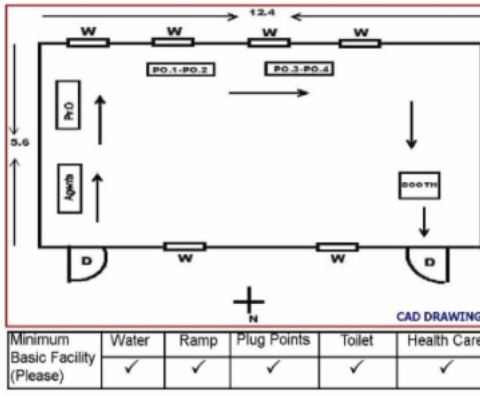

Nazri Naksha

Google Map View

Polling Station Building Front View

Polling Station Front View

Cad View

Key MAP View