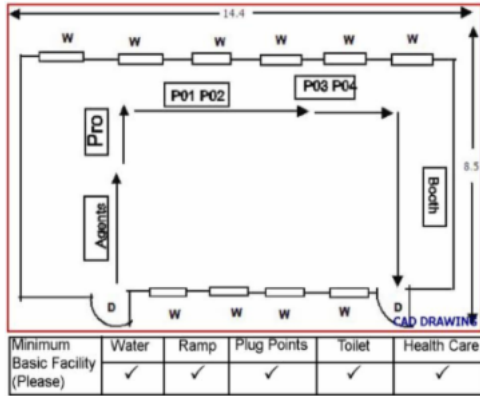

Nazri Naksha

Google Map View

Polling Station Building Front View

Polling Station Front View

Cad View

Key MAP View