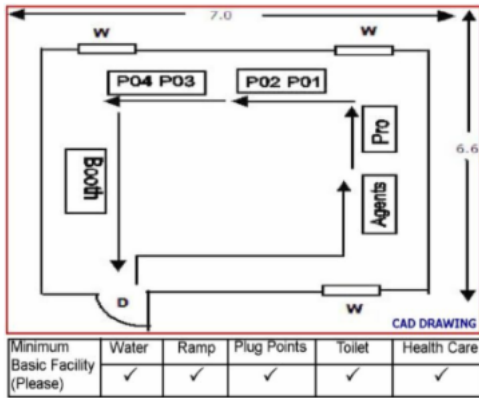

Nazri Naksha

Google Map View

Polling Station Building Front View

Polling Station Front View

Cad View

Key MAP View