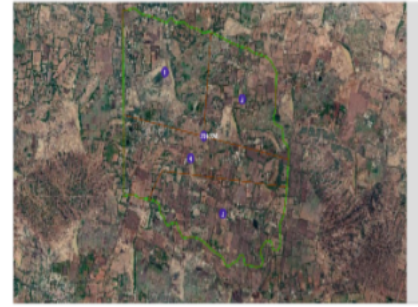

Nazri Naksha

Google Map View