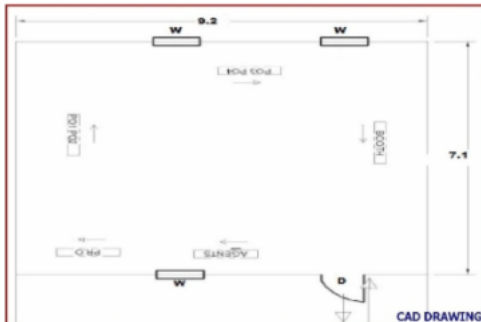

Nazri Naksha

Google Map View

Polling Station Building Front View

Polling Station Front View

Cad View

Key MAP View

Minimum Basic Facility (Please)	Water	Ramp	Plug Points	Toilet	Health Care
	✓	✓	✓	✓	✓