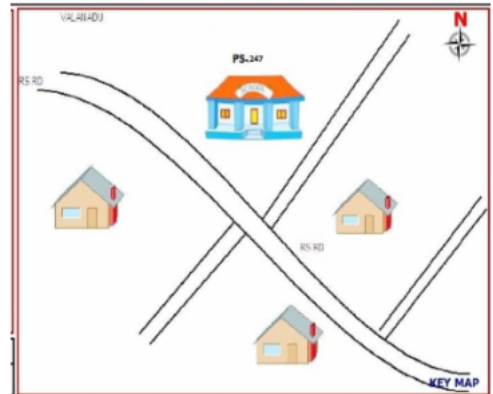

Key MAP View

Minimum Basic Facility (Please)	Water	Ramp	Plug Points	Toilet	Health Care
	✓	✓	✓	✓	✓