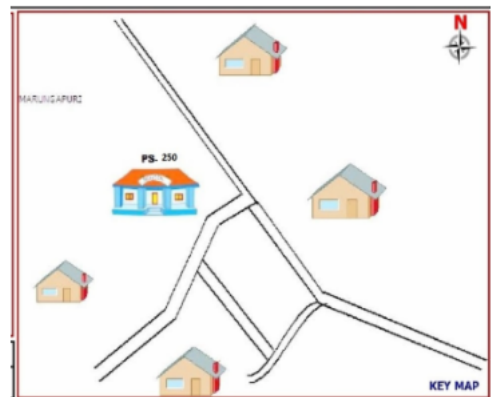

Cad View

Key MAP View

Minimum Basic Facility (Please)	Water	Ramp	Plug Points	Toilet	Health Care
	✓	✓	✓	✓	✓