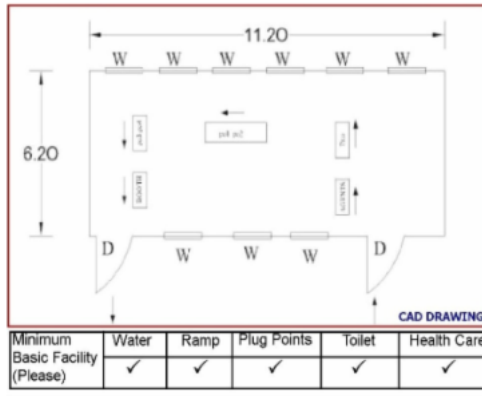

Nazri Naksha

Google Map View

Polling Station Building Front View

Polling Station Front View

Cad View

Key MAP View