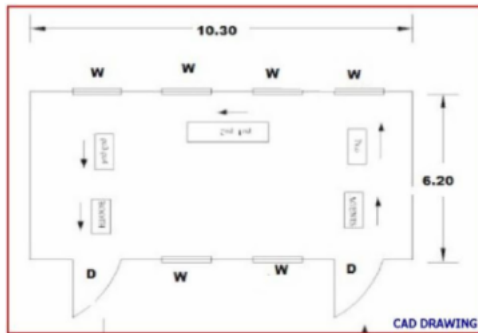

Nazri Naksha

Google Map View

Polling Station Building Front View

Polling Station Front View

Cad View

Key MAP View

Minimum Basic Facility (Please)	Water	Ramp	Plug Points	Toilet	Health Care
	✓	✓	✓	✓	✓