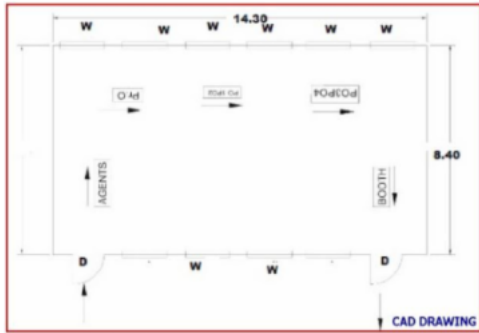

Google Map View

Polling Station Building Front View

ELEVATION

Polling Station Front View

ELEVATION

Cad View

Minimum Basic Facility (Please)	Water	Ramp	Plug Points	Toilet	Health Care
	✓	✓	✓	✓	✓

Key MAP View