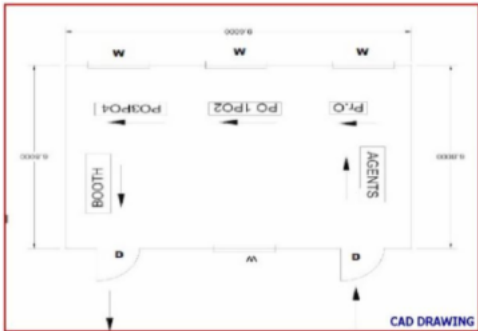

Nazri Naksha

Google Map View

Polling Station Building Front View

Polling Station Front View

Cad View

Minimum Basic Facility (Please)	Water	Ramp	Plug Points	Toilet	Health Care
	✓	✓	✓	✓	✓

Key MAP View