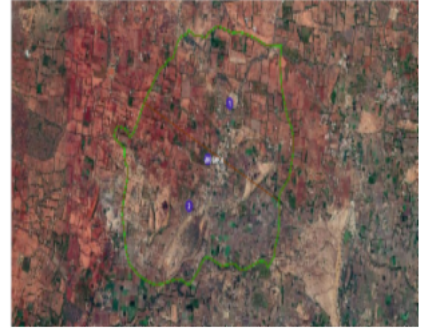

Nazri Naksha

Google Map View