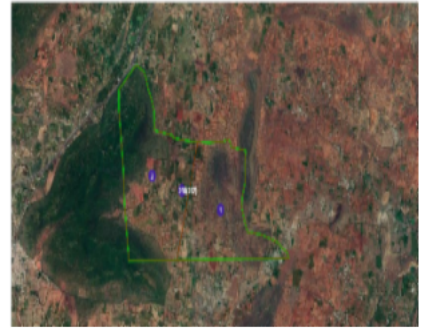

Nazri Naksha

Google Map View