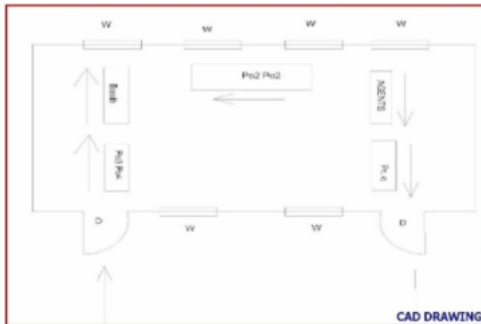

வாக்காளர் பதிவு அலுவலரின்
கையொப்பம்

Nazri Naksha

Google Map View

Polling Station Building Front View

Polling Station Front View

Cad View

Key MAP View

| Minimum Basic Facility (Please) | Water | Ramp | Plug Points | Toilet | Health Care |
|---------------------------------|-------|------|-------------|--------|-------------|
| | ✓ | ✓ | ✓ | ✓ | ✓ |