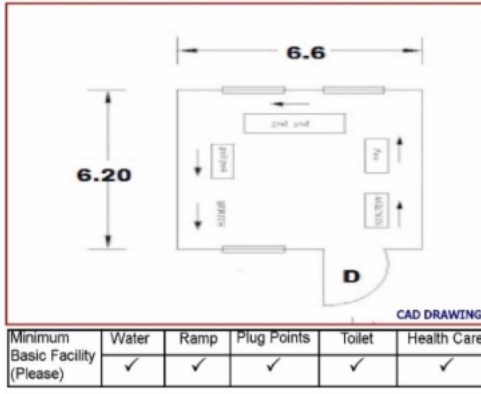

Nazri Naksha

Google Map View

Polling Station Building Front View

Polling Station Front View

Cad View

Key MAP View