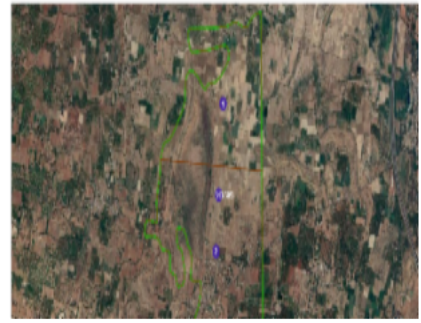

Nazri Naksha

Google Map View