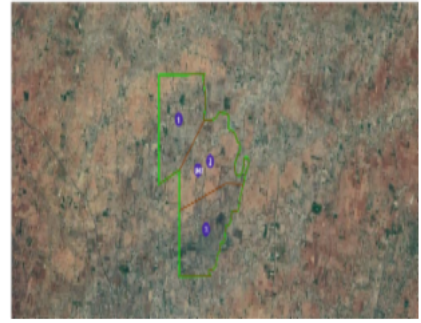

Nazri Naksha

Google Map View