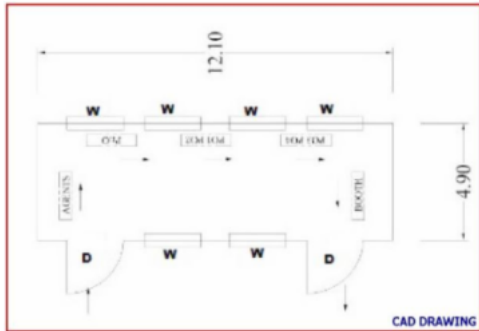

Nazri Naksha

Google Map View

Polling Station Building Front View

Polling Station Front View

Cad View

Minimum Basic Facility (Please)	Water	Ramp	Plug Points	Toilet	Health Care
	✓	✓	✓	✓	✓

Key MAP View