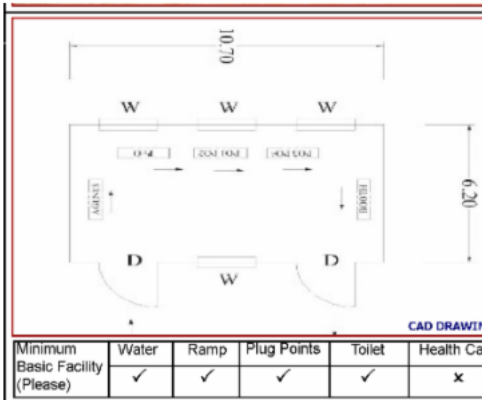

Nazri Naksha

Google Map View

Polling Station Building Front View

Polling Station Front View

Cad View

Key MAP View