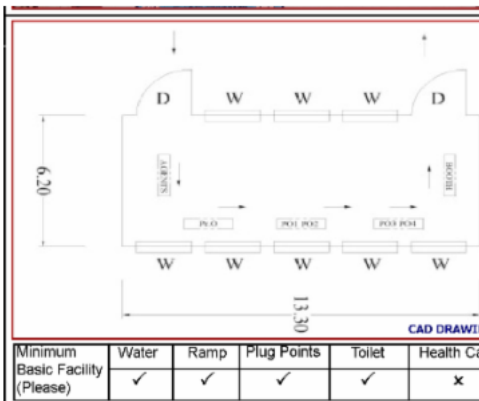

Nazri Naksha

Google Map View

Polling Station Building Front View

Polling Station Front View

Cad View

Key MAP View