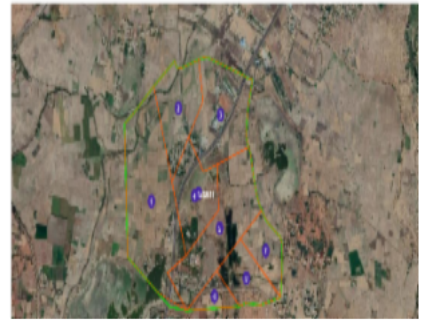

Nazri Naksha

Google Map View