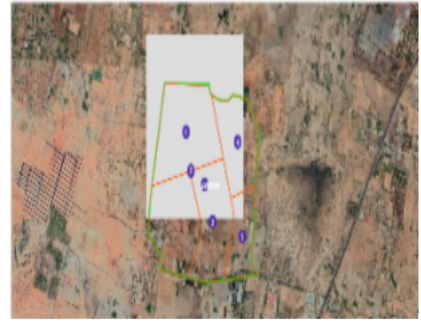

Nazri Naksha

Google Map View