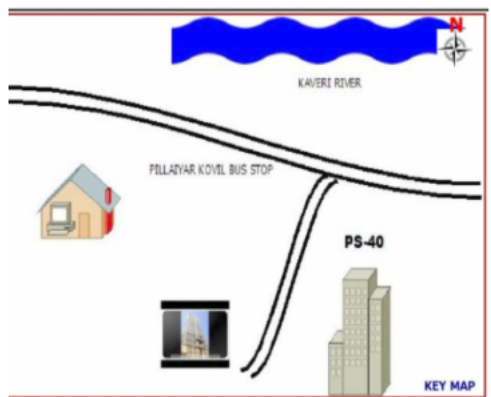

Cad View

Key MAP View

Minimum Basic Facility (Please)	Water	Ramp	Plug Points	Toilet	Health Care
	✓	✓	✓	✓	x