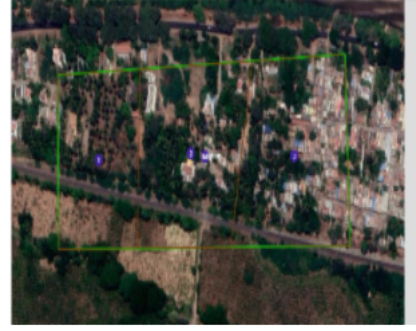

Nazri Naksha

Google Map View