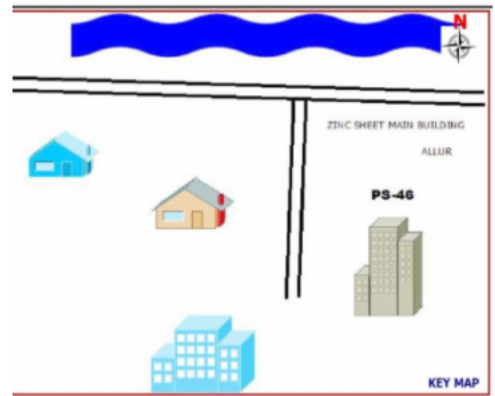

Cad View

Key MAP View

Minimum Basic Facility (Please)	Water	Ramp	Plug Points	Toilet	Health Care
	✓	✓	✓	✓	x